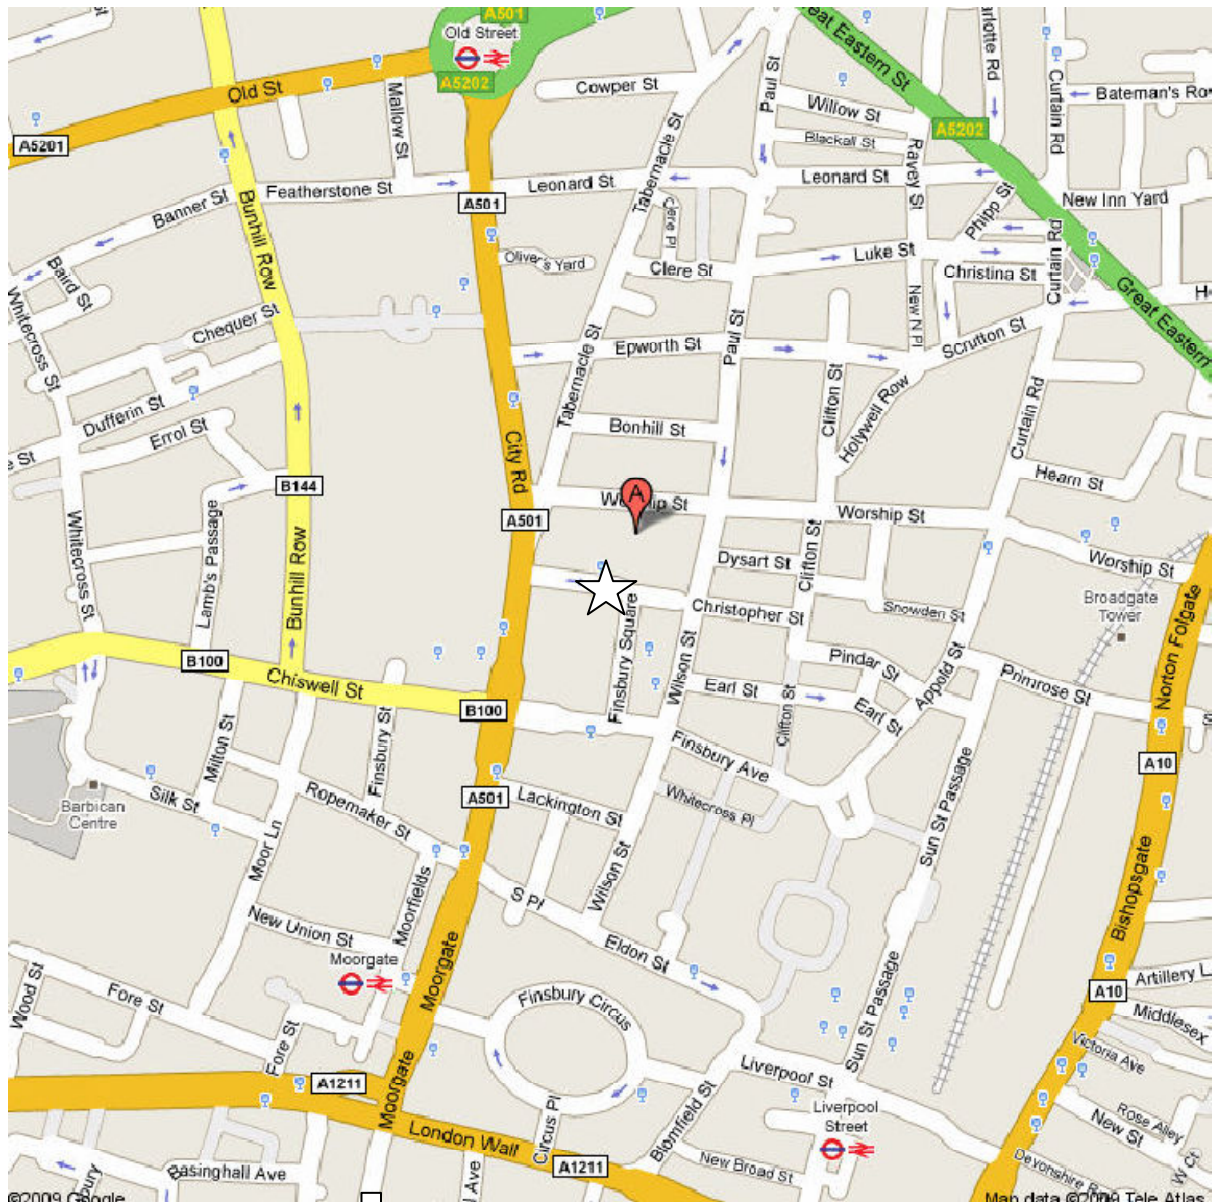

# Involve's New Offices

**Royal London House**  
22-25 Finsbury Square  
London  
EC2A 7BF  
Tel: 0207 920 6470

**Exact location of centre**

**Nearest Tube: Moorgate/Old Street (Northern Line)** – accessible from Liverpool street and Bank also.

**From Moorgate Station:** Leave Moorgate Station turning left up Moorgate road towards City road. Turn right onto Finsbury square and continue round anti-clockwise until you reach the North-East Corner of the square – you are there!

**Bus routes:** 21, 43, 141, 271, 214, 274

Towards Bank